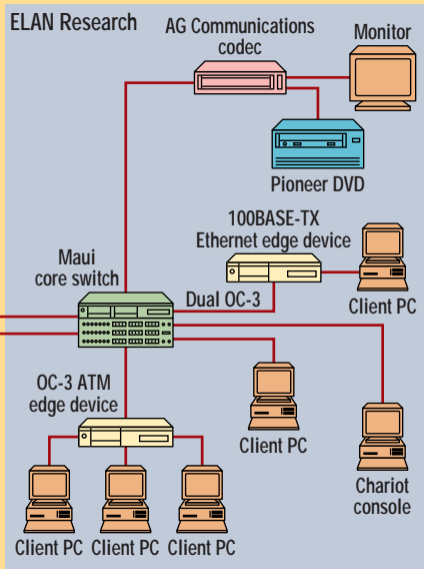

Network Test Configuration

Corning 25 km of single-mode duplex fiber (OC-12); backup OC-3 link